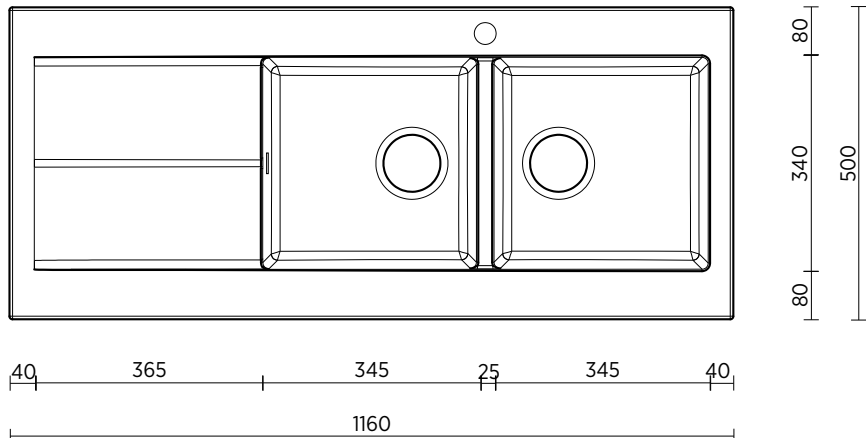

SUMMARY	2 bowls with integrated overflow and drainer		
ORDER CODE	WHITE	GREY	BLACK
1 TAPHOLE			
Right drainer	191059	191060	191061
Left drainer	191062	191063	191064
3 TAPHOLES			
Right drainer	191065	191066	191067
Left drainer	191068	191069	191070
NO TAPHOLE	191071	191072	191073

COLOURS Available in white, grey and black

TAPHOLES 0, 1 or 3 tapholes

OVERFLOW Integrated overflow

WASTE 90 mm stainless steel basket waste

BOWL SIZE Two bowls 345 x 340 mm, 200 mm deep, rim 40/80 mm, bridge between bowls 25 mm

ARQSTONE **WHITE**

ARQSTONE **GREY**

ARQSTONE **BLACK**

Stone sinks - Dimensions are subject to normal manufacturing variations of ± 3 mm.

Please note

- All measurements are in millimetres.
- Always use the actual product to verify cutout.
- Use silicone sealant. DO NOT USE EPOXY TYPE ADHESIVES.
- Specifications may vary without notice as part of our continuous improvement practices.