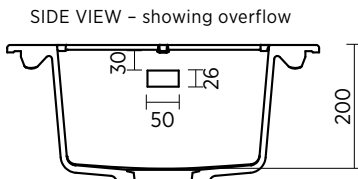

SUMMARY	2 bowls with integrated overflow and drainer		
ORDER CODE	WHITE	GREY	BLACK
1 TAPHOLE			
Right drainer	191059	191060	191061
Left drainer	191062	191063	191064
3 TAPHOLES			
Right drainer	191065	191066	191067
Left drainer	191068	191069	191070
NO TAPHOLE	191071	191072	191073

COLOURS Available in white, grey and black

TAPHOLES 0, 1 or 3 tapholes

OVERFLOW Integrated overflow

WASTE 90 mm stainless steel basket waste

BOWL SIZE Two bowls 345 x 340 mm, 200 mm deep, rim 40/80 mm, bridge between bowls 25 mm