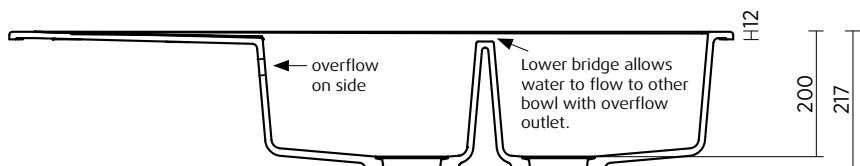

SUMMARY	2 bowls with integrated overflow and drainer		
ORDER CODE	WHITE	GREY	BLACK
1 TAPHOLE			
Right drainer	191059	191060	191061
Left drainer	191062	191063	191064
3 TAPHOLES			
Right drainer	191065	191066	191067
Left drainer	191068	191069	191070
NO TAPHOLE	191071	191072	191073

COLOURS Available in white, grey and black

TAPHOLES 0, 1 or 3 tapholes

OVERFLOW Integrated overflow

WASTE 90 mm stainless steel basket waste

BOWL SIZE Two bowls 345 x 340 mm, 200 mm deep, rim 40/80 mm, bridge between bowls 25 mm