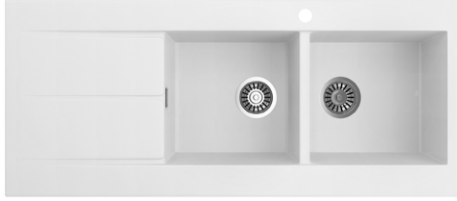

ARQSTONE

Arqstone — engineered stone — strong, durable, natural

Arqstone sinks, made in Europe from natural quartz, are extremely tough and resistant to high temperatures, scratching and stains. The high density stone surface is easy to clean and the smooth finish ensures a high level of hygiene.

- Square lines, smooth finish, made from pure natural quartz aggregate
- Suits undermount or abovemount installation
- Exceptionally strong and durable
- Deep, large capacity bowl, easy to clean corners, 10mm radii
- Stainless steel basket waste

SUMMARY	2 bowls with integrated overflow and drainer		
ORDER CODE	WHITE	GREY	BLACK
1 TAPHOLE			
Right drainer	191059	191060	191061
Left drainer	191062	191063	191064
3 TAPHOLES			
Right drainer	191065	191066	191067
Left drainer	191068	191069	191070
NO TAPHOLE	191071	191072	191073

COLOURS Available in white, grey and black

TAPHOLES 0, 1 or 3 tapholes

OVERFLOW Integrated overflow

WASTE 90 mm stainless steel basket waste

BOWL SIZE Two bowls 345 x 340 mm, 200 mm deep, rim 40/80 mm, bridge between bowls 25 mm

Stone sinks - Dimensions are subject to normal manufacturing variations of ± 3 mm.

Please note

- All measurements are in millimetres.
- Always use the actual product to verify cutout.
- Use silicone sealant. DO NOT USE EPOXY TYPE ADHESIVES.
- Specifications may vary without notice as part of our continuous improvement practices.